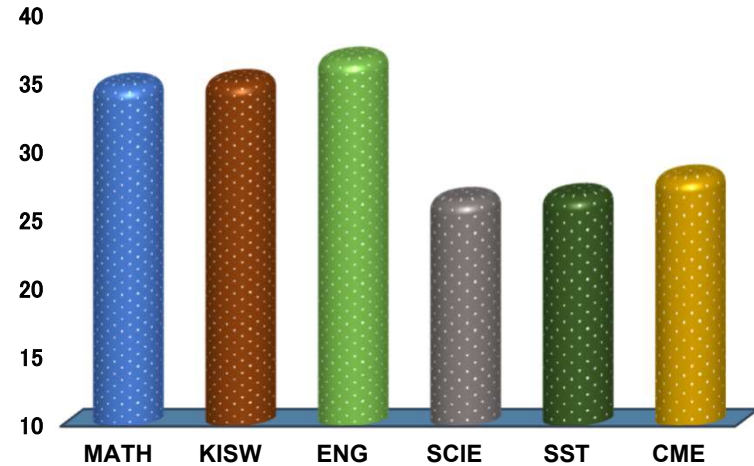

SOUTHERN HIGHLANDS

REGION: IRINGA

SCHOOL AVERAGE

31.3

DISTRICT: MAFINGA (M)

SUBJECT AND GRADE PERFORMANCE ANALYSIS

SUBJECT RANKING

ENGLISH	36.7	73%	1
KISWAHILI	35.1	70%	2
MATHEMATICS	34.8	70%	3
CIVIC AND MORAL EDUCATION	28.1	56%	4
SOCIAL STUDIES	26.8	54%	5
SCIENCE	26.5	53%	6

SUBJECT GRADE ANALYSIS

SUBJECT/GRADE	A	B	C	D	F
MATHEMATICS	10	12	11	2	0
KISWAHILI	7	21	7	0	0
ENGLISH	15	12	6	2	0
SCIENCE	0	9	20	6	0
SOCIAL STUDIES	1	9	17	8	0
CIVIC AND MORAL	1	14	17	2	1

OVERALL GRADE ANALYSIS

Grade	Count	Total	Percentage
A	2	35	2%
B	18		22%
C	14		17%
D	1		1%
F	0		0%

CHART SUBJECT ANALYSIS

BOYS VS GIRLS PERFORMANCE

	SAT		SAT	35
	16		19	
	31%		32%	

Category	Count	Percentage
REGISTERED	35	100%
SEATED	35	100%
ABSENTEES	0	0%
PASSED	34	97%
FAILED	1	3%